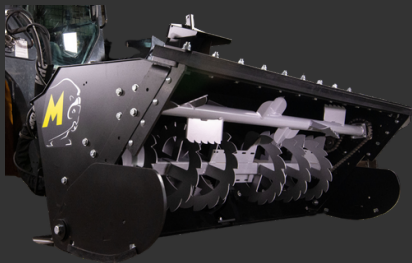

MUSKOX 23-78

SNOWBLOWERS (THAT BACK DRAG)

M **Back dragging** technology reduces shoveling near buildings

M **Leveling wheel** lines up the MUSKOX in the perfect position every time

M **Blower fan** eats through even the toughest of snow

M **Dual Augers** that help get through big snow faster

visit www.muskoxmn.com or call 218.288.1905 to learn more today